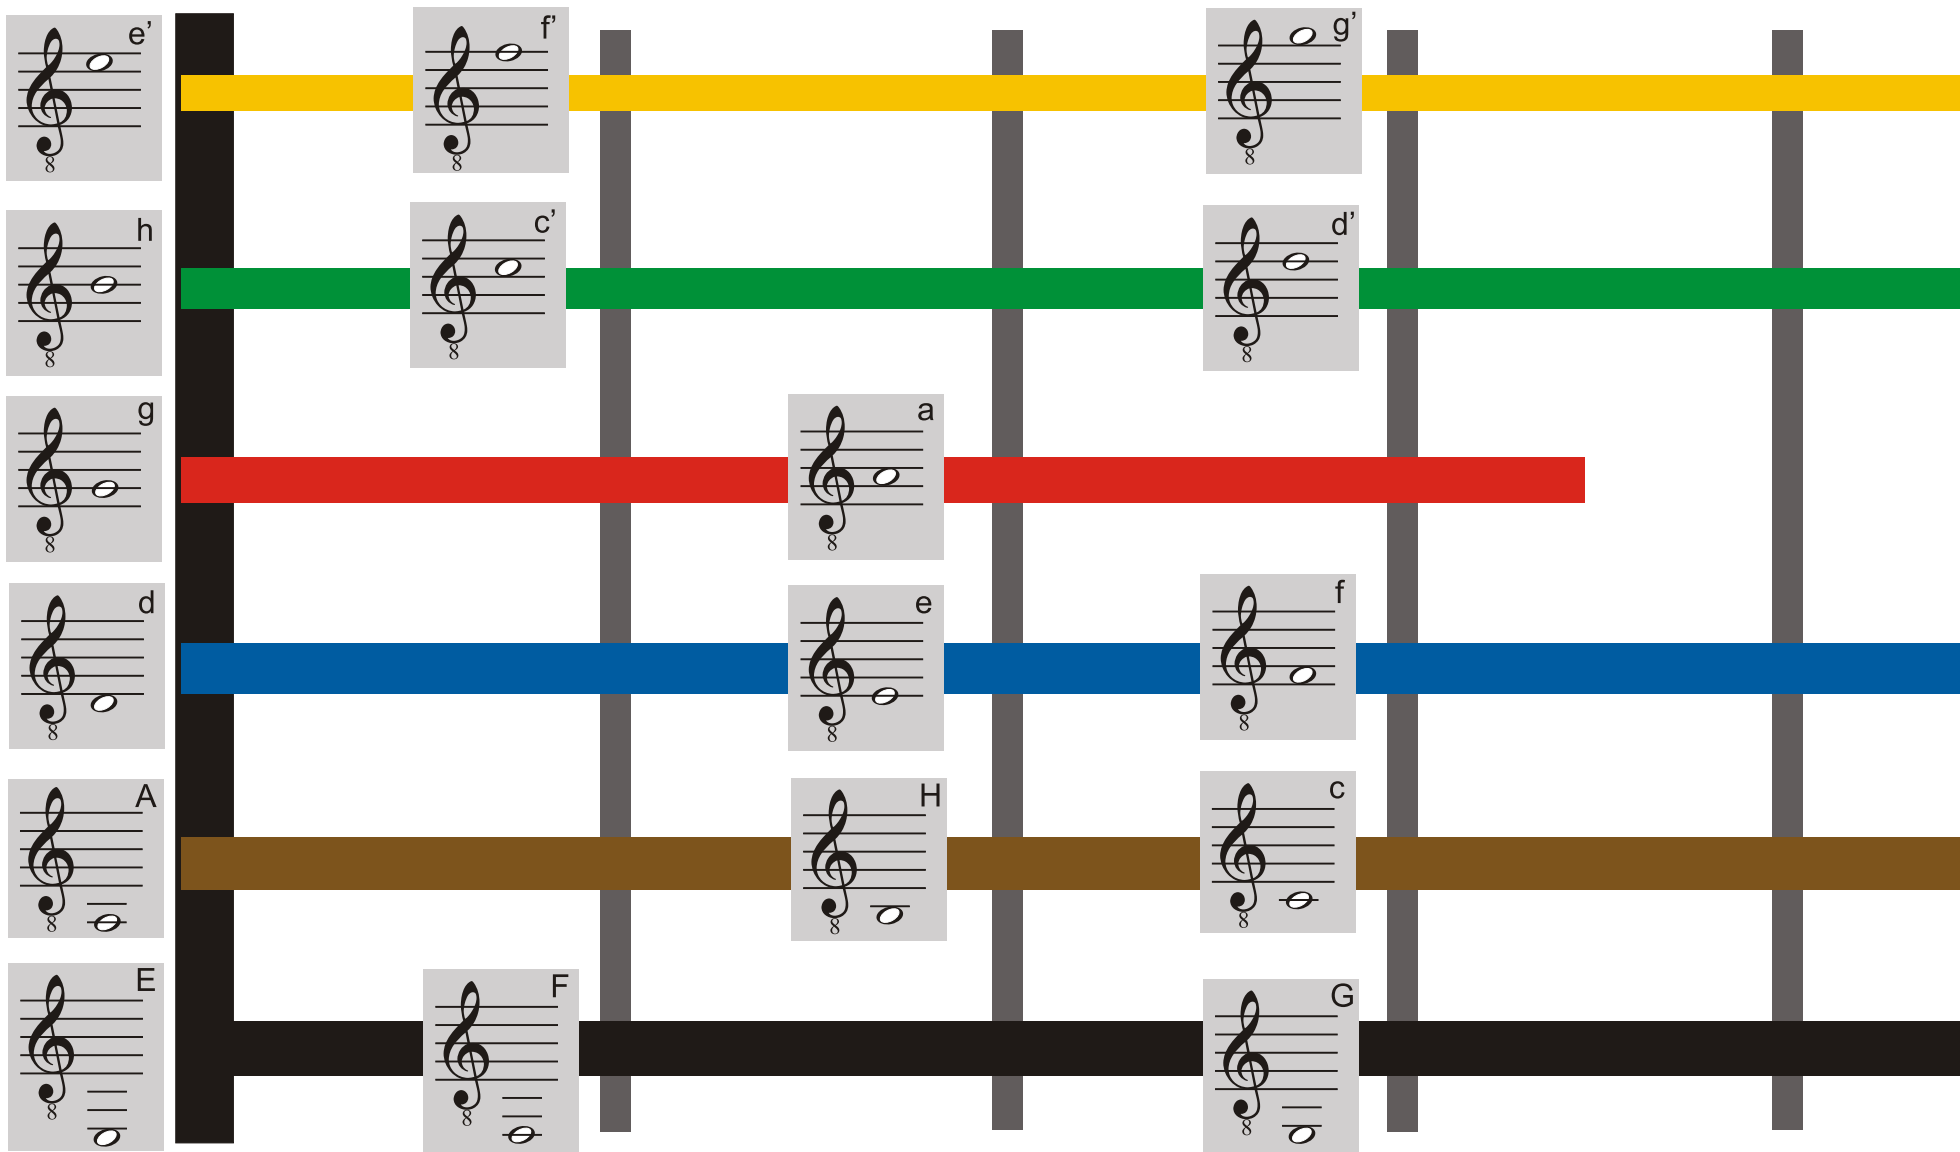

# Die Stammtöne der I. Lage

ces - des - es - fes - ges - as - b

© 2008 Guitar Colour System  
www.bunte-noten.de

cis - dis - eis - fis - gis - ais - his