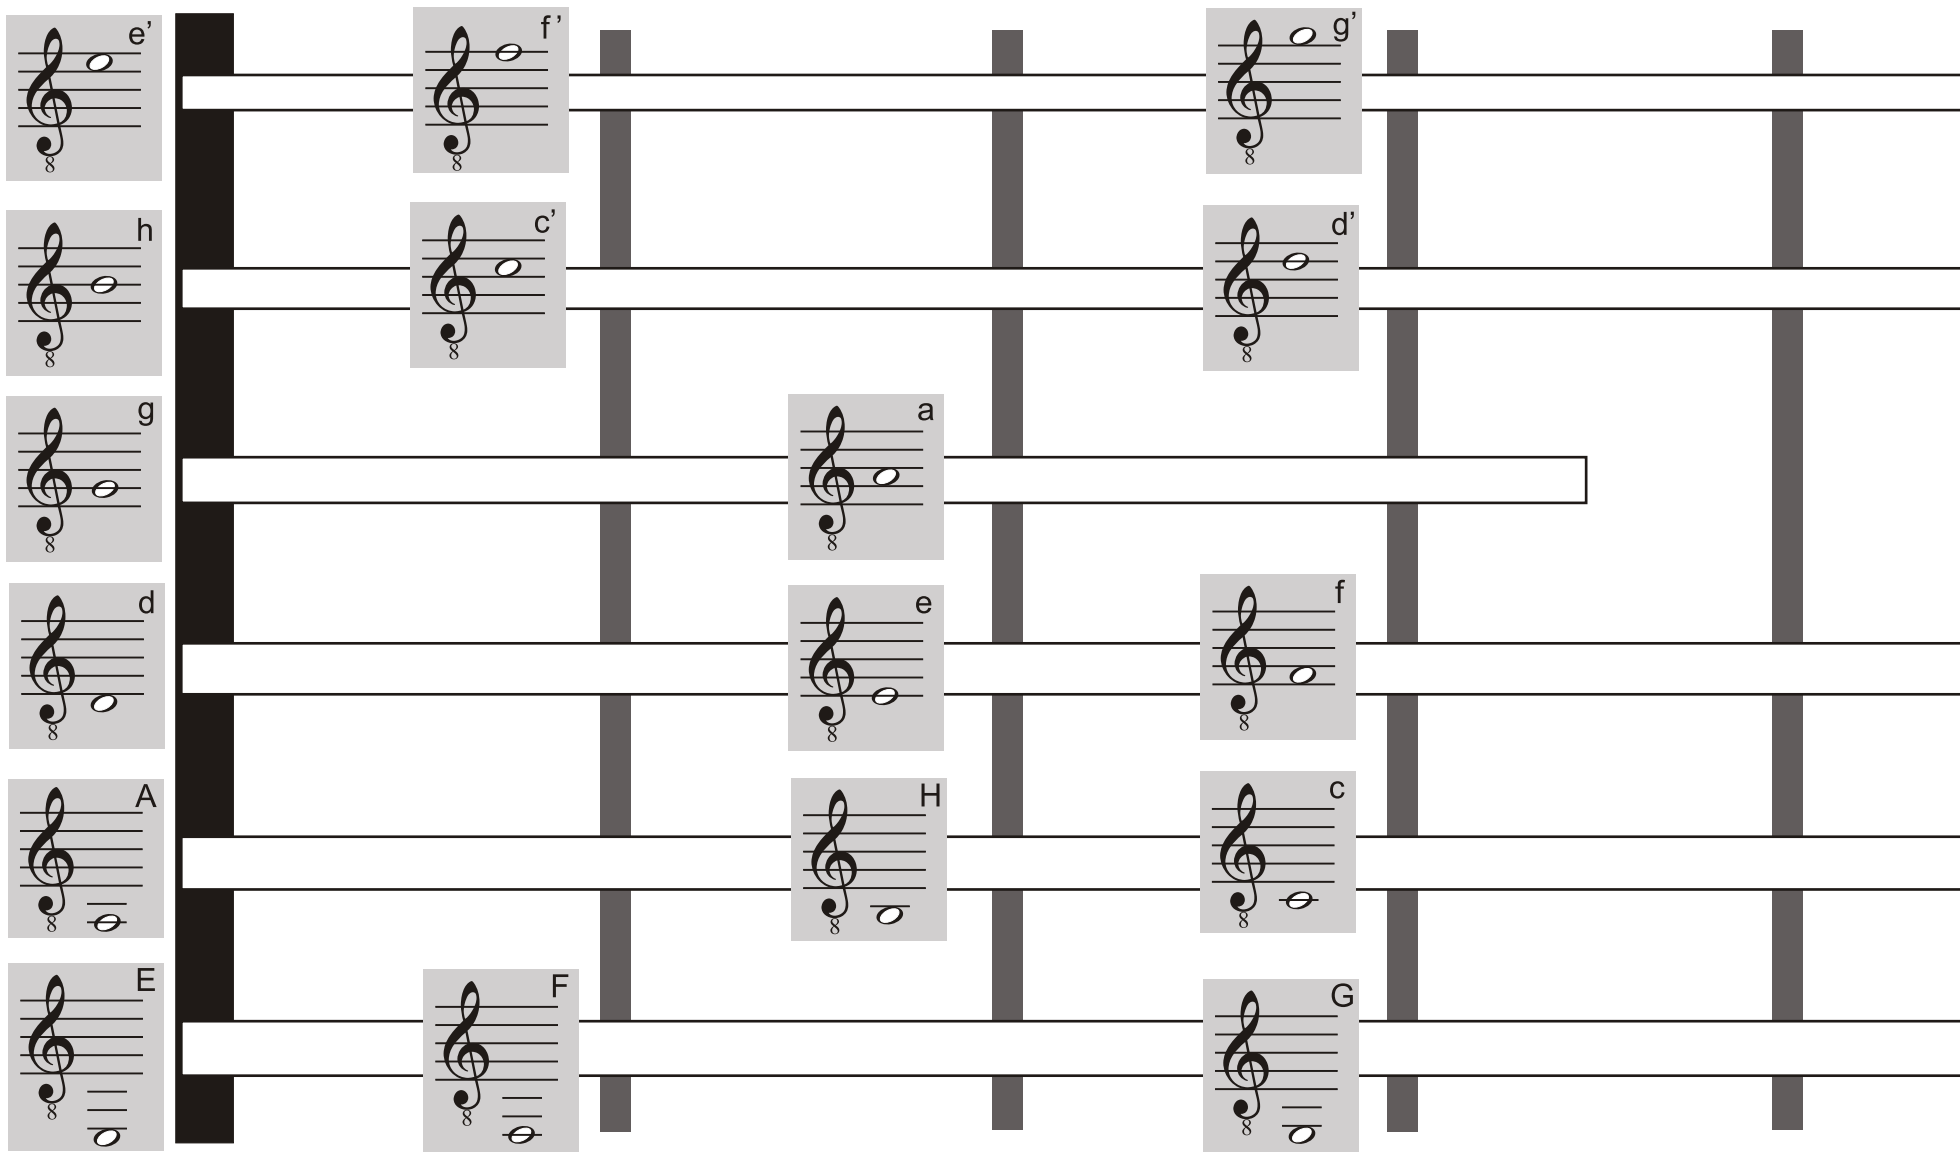

# Die Stammtöne der I. Lage

ces - des - es - fes - ges - as - b

© 2008 Guitar Colour System  
www.bunte-noten.de

cis - dis - eis - fis - gis - ais - his